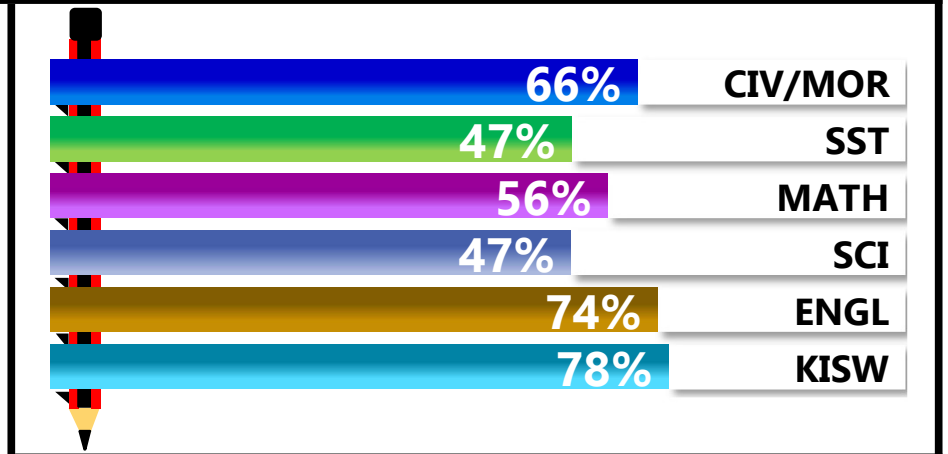

		<h1>ILALA ISLAMIC</h1>			
REGION: DAR ES SALAAM		SCHOOL AVERAGE	184.0	OVERALL GRADE	
DISTRICT: ILALA				CATEGORY	
				ABOVE 40	

SUBJECT PERFORMANCE ANALYSIS

SUBJECT NAME	AVG	%	RNK
KISWAHILI	39.2	78%	1
ENGLISH	36.8	74%	2
CIVIC & MORAL	33.0	66%	3
MATHEMATICS	28.1	56%	4
SOCIAL STUDIES	23.5	47%	5
SCIENCE	23.4	47%	6
BOYS/GIRLS PASS RATE	STD	AVG	%
BOYS	25	0.52	52%
GIRLS	24	0.48	48%