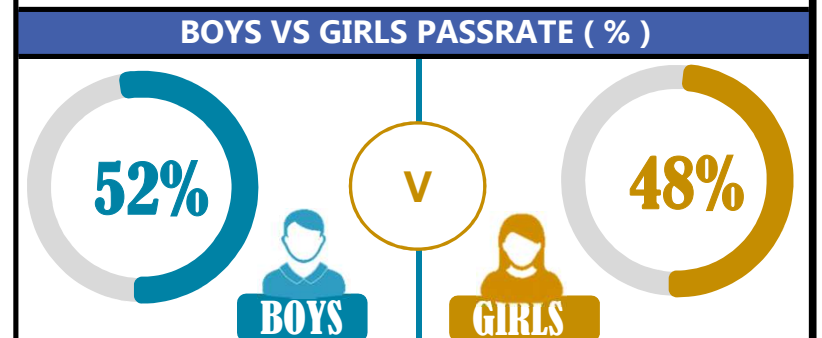

OVERALL GRADE ANALYSIS	NO.	SEATED	%
A	0	49	0%
B	23		47%
C	26		53%
D	0	0	0%
E	0		0%

OVERALL PERFORMANCE ANALYSIS		
REGISTERED	49	100%
SEATED	49	100%
ABSENTEES	0	0%
PASSED	49	100%
FAILED	0	0%